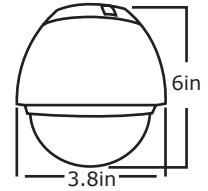

ECL-SP300 Mini Color Pan Tilt Zoom Dome

Fully Integrated Indoor Enclosures with Camera and Zoom Lens

Indoor

Outdoor

Pick Up Device	1/4" Sony DSP CCD
Resolution	470 TV Lines
Minimum Illumination	0.7 Lux
Lens	4.1 - 73.8mm Auto Focus (F1.4 - F3.0)
Zoom	10X Optical, 12X Digital (216X Total)
Infra-Red Sensitivity	None
Vertical Sync	Internal
Gain Control	Electronic Shutter 1/1 - 1/10,000sec. (22 steps)
White Balance	Auto, ATW, Indoor, Outdoor, One Push, Manual

Horizontal Rotation	(Pan Travel) 360° Continuous
Vertical Rotation	(Tilt Travel) 0° - 90° (Auto Flip)
Protocols	(RS-485) Pelco, Pelco-D, Pelco-P, Eclipse, Ultrak
Speed	70° Per Second
Speed Control	Variable (Adjusts to Manipulation)
Presets	64 Programmable
Touring (Auto Scan)	3 Tour Tracks / 2 Groups of 16 Programmable Preset Options
Smart Scan	2 Positions Preset (Adjustable Speed)
Focus Control	Manual / Auto (sensitivity adjustment normal or low)
Pan/Tilt Accuracy	+/- 0.05° Preset Recall
Upper Dome Material	Aluminum (IP66 for Outdoor Enclosure)
Lower Dome Material	Clear Acrylic (other options available)
Power Source	15VDC / 1000mA
Temperature	0 - 122F (-14 - 122F with Heater)
Humidity	10-75% RH Non Condensing